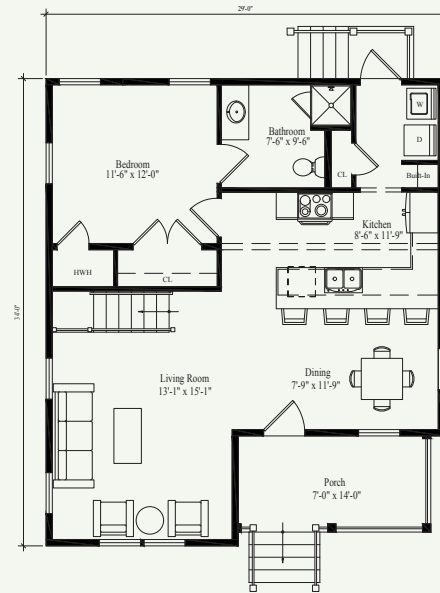

LESLIE HOUSE

The Leslie offers a cozy corner porch and a timeless design that's proven popular in the area since the late 19th century. Inside is a roomy residence that feels larger due to the 10-foot ceiling on the main floor. Windows on four sides are made to catch evening breezes.

\$304,500

FEATURES:

- 1,332 sq. ft.
- 3 bedrooms/2 baths
- 10-foot ceiling on main floor, 9-foot on second floor
- Corner porch

CONTACT AN AGENT

479 879 9889 / info@willowbendar.com / Office: 5467 Hackett St, Springdale, AR 72762

FIRST FLOOR

SECOND FLOOR