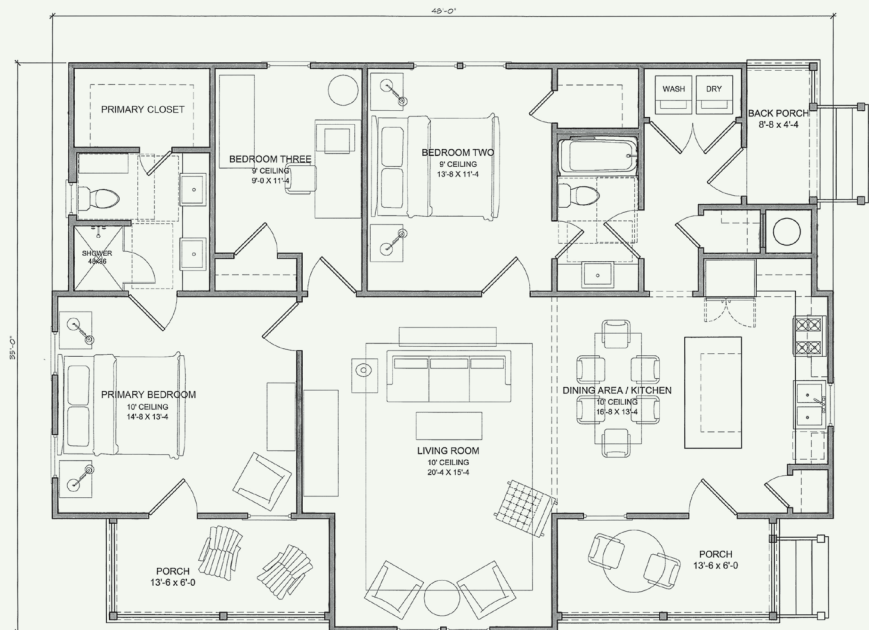

NORMAN COTTAGE

Willow Bend, our largest single-story home, features two porches, one that opens off the primary bedroom. A generous primary closet and baths that are ADA accessible are also pluses. Looking for ample room without the upper story? This is the home for you.

FEATURES:

- 1,390 sq. ft.
- 3 bedrooms/2 baths (all three are ADA accessible)
- Single story
- Spacious primary closet
- 2 porches, one a primary bedroom porch

SINGLE STORY

CONTACT AN AGENT

479 879 9889 / info@willowbendar.com / Office: 5467 Hackett St, Springdale, AR 72762