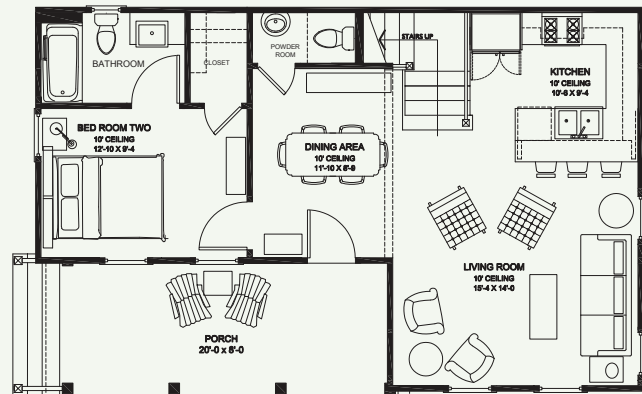

FIRST FLOOR