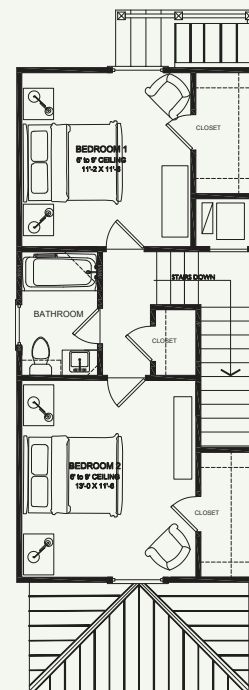

# BARLOW HOUSE

Live big in this efficient plan that welcomes visitors with a generously sized Craftsman-influenced porch. A large mudroom helps keep the home tidy on rainy days.

## FEATURES:

- 1,088 sq. ft.
- 2 bedrooms/1.5 baths
- Generously sized Craftsman-style porch
- 9-foot ceiling
- Large mudroom
- Front porch

FIRST FLOOR

SECOND FLOOR