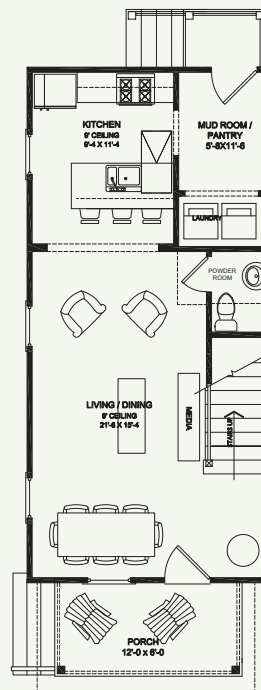

# BARLOW HOUSE

Live big in this efficient plan that welcomes visitors with a generously sized Craftsman-influenced porch. A large mudroom helps keep the home tidy on rainy days.

## FEATURES:

- 1,088 sq. ft.
- 2 bedrooms/1.5 baths
- Generously sized Craftsman-style porch
- 9-foot ceiling
- Large mudroom
- Front porch

FIRST FLOOR

SECOND FLOOR