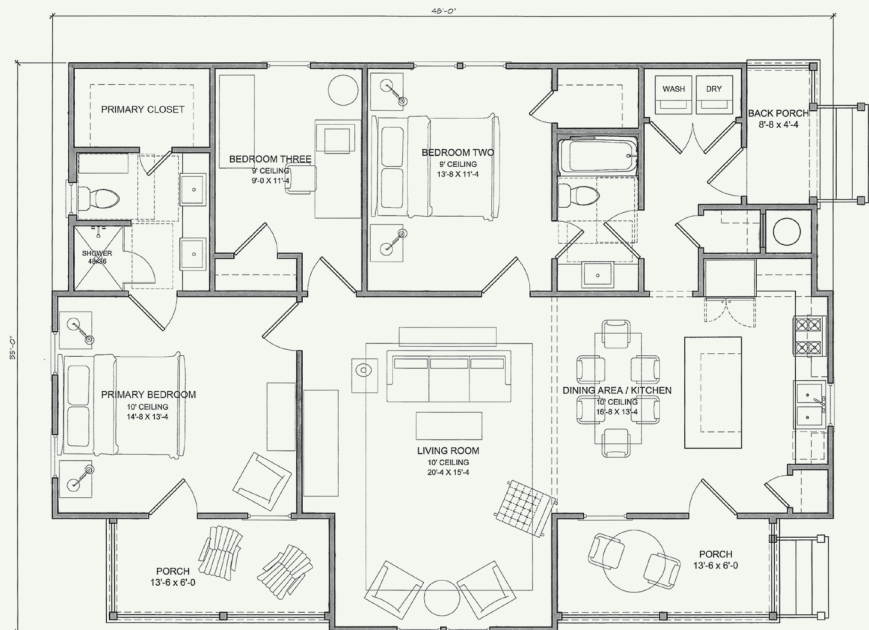

NORMAN COTTAGE

Willow Bend, our largest single-story home, features two porches, one that opens off the primary bedroom. A generous primary closet and baths that are ADA accessible are also pluses. Looking for ample room without the upper story? This is the home for you.

\$299,000

FEATURES:

- 1,390 sq. ft.
- 3 bedrooms/2 baths (all three are ADA accessible)
- Single story
- Spacious primary closet
- 2 porches, one a primary bedroom porch

SINGLE STORY

CONTACT AN AGENT

479 879 9889 / info@willowbendar.com / Office: 5467 Hackett St, Springdale, AR 72762