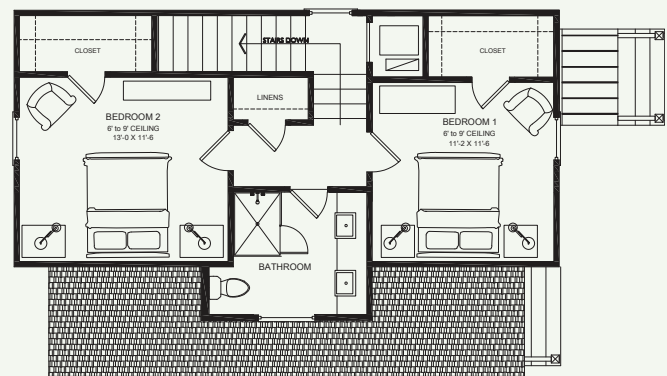

SECOND FLOOR

CONTACT AN AGENT

479 879 9889 / info@willowbendar.com / Office: 5467 Hackett St, Springdale, AR 72762