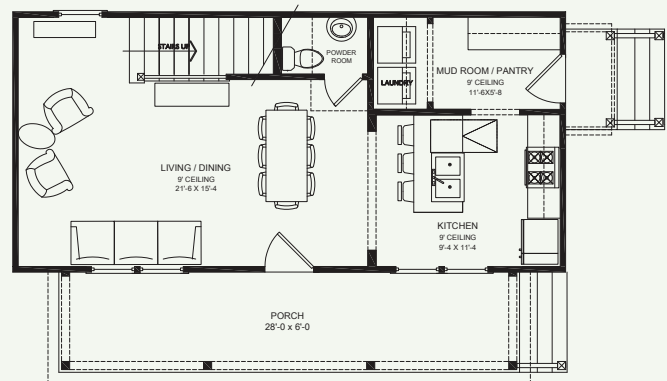

FIRST FLOOR